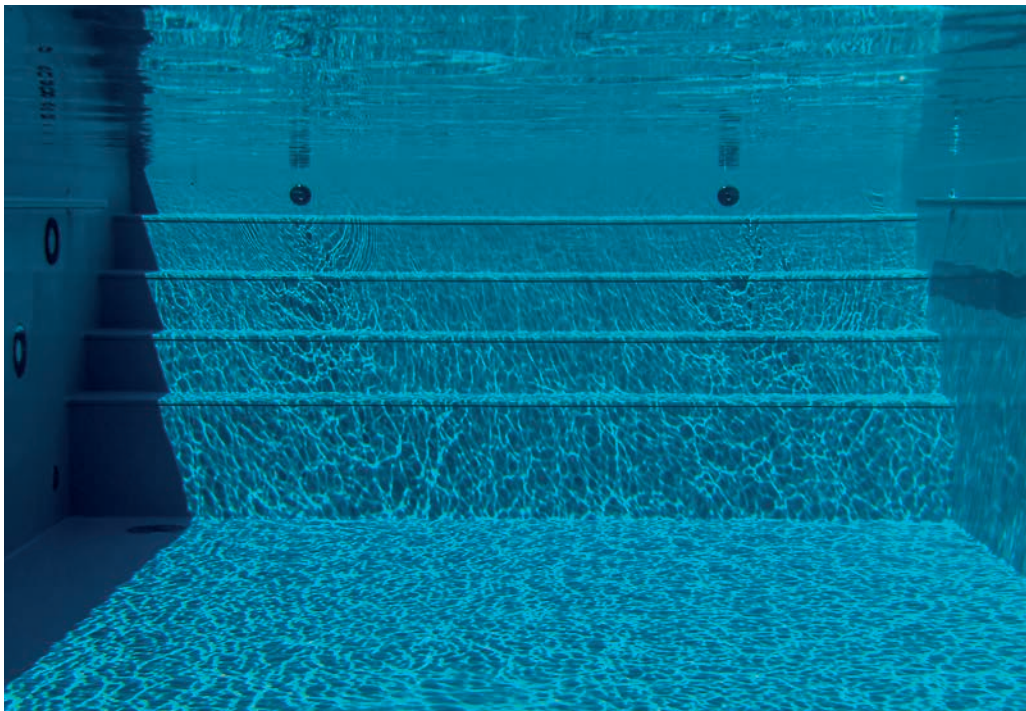

The popular Modern stairs with an extended top step, particularly designed with families with small children in mind.

CORNER STAIRS

This interesting rectangular entrance is unconventional in that it is located in the corner of the pool.

Entrance INTO THE POOL

DESIGN AND LOCATION

The entrance to your pool just **how you want it** - exactly like the pool itself.

You can choose **where to place your stairs down** to the exact centimetre. It all depends on your own personal taste.

APOLLO STAIRS

The highly elegant Apollo model adds a distinctive airy feel to your pool.

CORNER STAIRS WITH SEATED BENCH

Located in the corner, these stairs also offer a space to sit actually in the pool.

STAIRS ALONG THE POOL WIDTH

This distinctive option with the stairs running all along the width of the pool combines style with practicality.

STAIRS ALONG THE POOL WIDTH WITH SEATED BENCHES ON SIDES

Enjoy perfect comfort and relaxation with benches to sit on right in the pool.