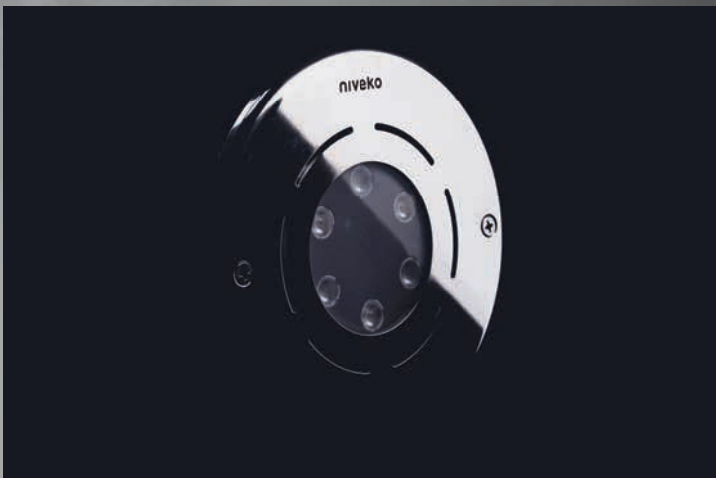

IN THE SPIRIT OF LUXURY

The blend of functionality and elegance gives the pool a unique touch of luxury. Make the most of our **recessed designer built-in options** to create your vision of the perfect swimming pool. Treat yourself to **the ultimate top-level pool experience.**