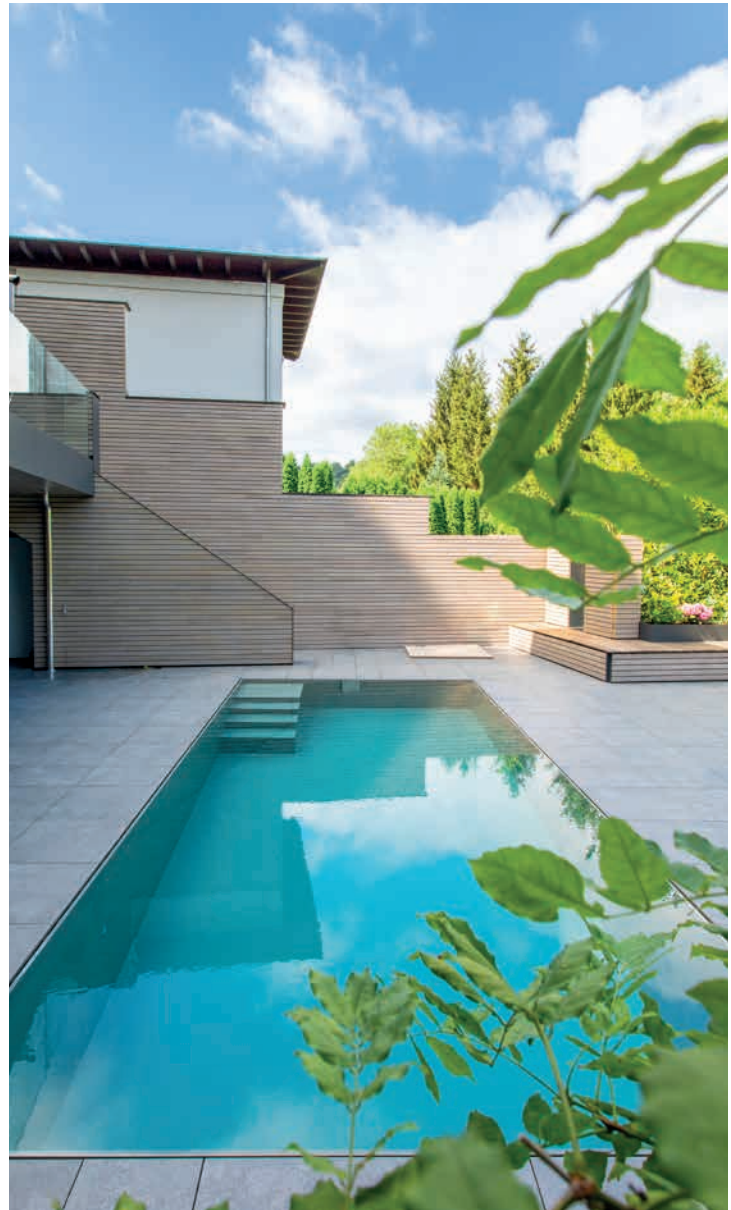

Overflow **EVOLUTION**

MINIMALISM IN PRACTICE

The pool's **elegant silhouette** merges gracefully with the surface of the water. The thin edge of the Evolution overflow is sure to appeal to anyone who **loves minimalism, pure and clean design**. Absorb yourself in the power of captivating lines.

The Evolution overflow features a reinforced **polished edge 20 mm thick**. For that perfect aesthetic appeal, it can be combined with **large-format tiles or wood**.