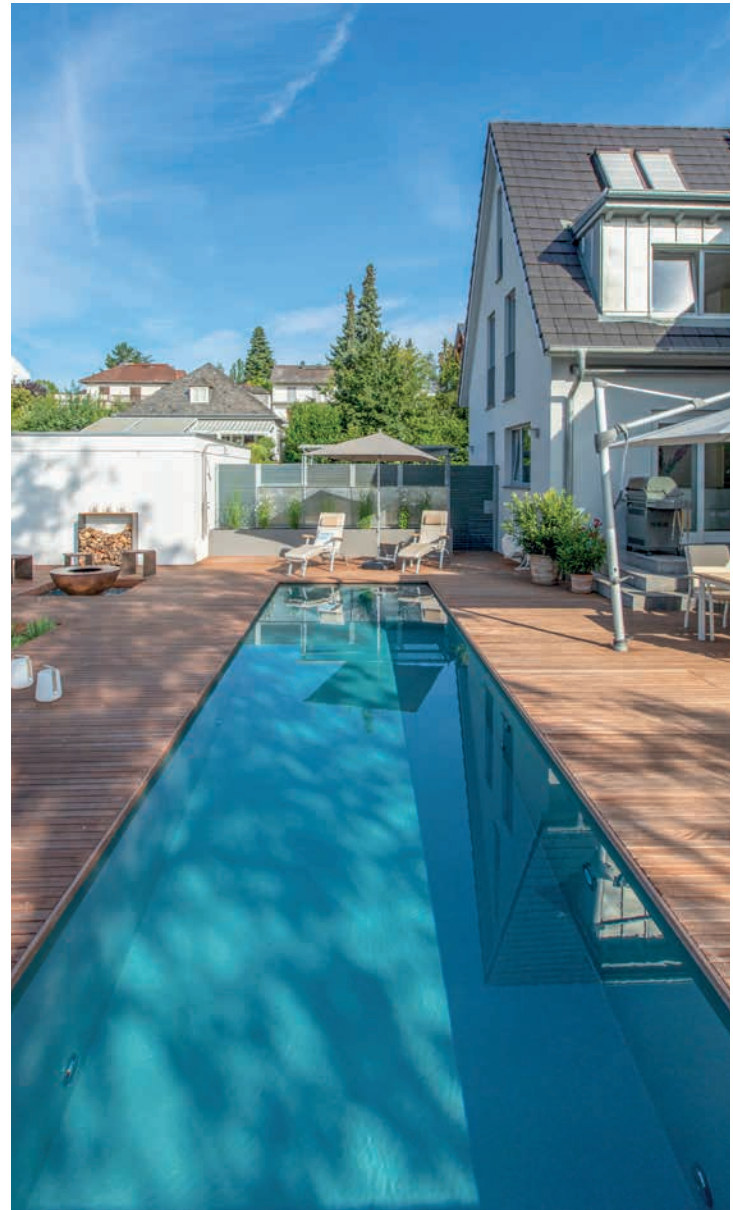

Overflow **UNDERFLOW**

MODERN AND MINIMALIST

The wholly **unique design** of the Underflow **hides the edge of the pool under the surrounding terrace**. The technical concept, developed by NIVEKO drawing on its own extensive experience, is a revolutionary combination of **functionality and luxury design**. Complement your garden with a stylish Underflow, and enjoy some unique and unforgettable moments.

The fact that the overflow edge is **hidden under the surrounding terrace** guarantees minimal water loss, while the Underflow maintains the unique design typical for overflow pools.